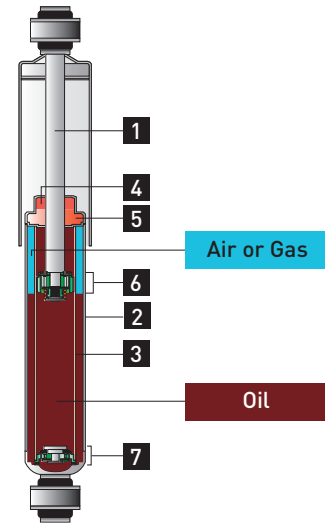

- La ventaja que tiene este tipo de amortiguador, es el innovador sistema de valvulado de doble fase, el cual ofrece la fuerza óptima de amortiguación.

系由外壳与内部气缸组成的双重构造，油被注入至气缸内部和油箱中。其余的仅注入空气（油压式标准减震器）或氮气（复筒式气压减震器）（注入气压为1MPa以下的低压型）。

- 阻尼力发生阀有两处，因此较易进行精密微调。

2. Mono Tube Shock Absorbers

In the cylinder section of the mono tube type structure, the interior of tube is divided. Into oil chamber and gas chamber by an oil-filled free piston. The remaining space is filled with nitrogen gas (a high pressure type with filler gas pressure from 1.5MPa to 3MPa).

- High gas pressure enables damping force to retain the stability of the vehicle.

El amortiguador de Mono-tubo se conforma de único cilindro. Dentro del cilindro, se cuentan con 2 cámaras, separadas por un pistón flotante. Una cámara se llena de aceite y la otra de gas nitrógeno herméticamente sellados. La presión de gas oscila entre 1.5MPa~3MPa.

- Gracias a la alta presión de gas, la fuerza de amortiguación permanece constante.

为仅有气缸的单筒构造，筒内注满油，被自由活塞分为油舱与气舱。其余的注入氮气（注入气压为1.5MPa~3MPa的高压型）。

- 因经常保持高压，阻尼力较稳定。

1	>>>	Piston Rod
2	>>>	Outer
3	>>>	Cylinder
4	>>>	Seal (Oil Seal)
5	>>>	Rod Guide
6	>>>	Piston Valve Unit
7	>>>	Base Valve Unit