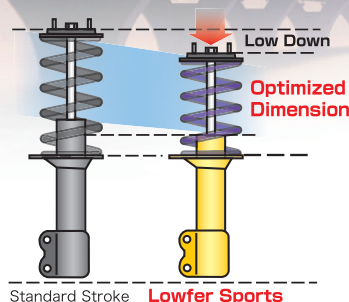

Comfortable ride with Lower suspension.

Comfortable ride with Lower suspension. Installing a lowering spring results in a lower ride height than with a standard spring. But installing a short-stroke shock absorber means the stroke will be nearly the same as the original shock absorber.

Lower Sports Plus 14-Level Dial Easy Adjustments to Suit Your Driving Style

We've introduced a 14-level dial for the Lower Sports rear shock absorber to give you the ability to make superfine adjustments. The new dial lets you set the precise ride quality you want.