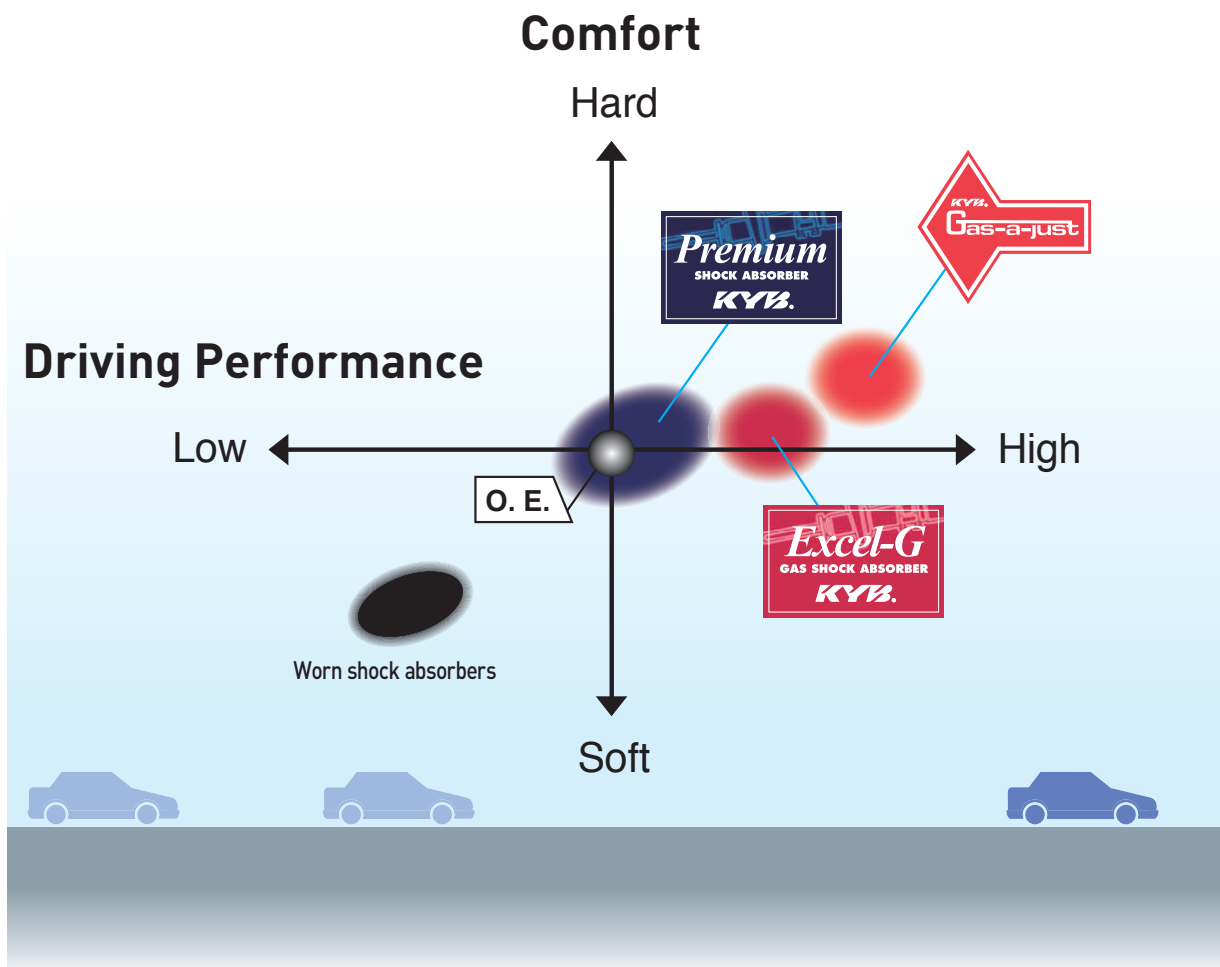

KYB's Shock Absorbers Are...

Los Amortiguadores de KYB son...

KYB 的减震器

Quality and Control

One out of every two cars in Japan and one out of every five cars in the world are equipped with KYB Shock Absorbers. To maintain this customer confidence, KYB is designing products which improve driving stability at various roads, and provide handling and control for the drivers. The main product lineups are Premium, Excel-G and Gas-A-Just.

Flexibles y Resistentes

1 de cada 2 automóviles en Japón y 1 de cada 5 automóviles en el mundo, esta equipado con amortiguadores KYB. Respondiendo a la confianza depositada en nosotros, KYB diseña y desarrolla productos enfocados a mejorar la estabilidad y control en el manejo, tanto para caminos complicados como en carretera, proporcionando a los conductores la mejor experiencia de manejo. Nuestra gama de productos Klassic, Premium, Excel-G y Gas-A-Just lo comprueban.

轻柔且有力

在日本每两台汽车中就有一台、世界上每五台汽车中就有一台搭载有KYB的减震器。为了不辜负如此的厚爱，KYB为消费者准备了提高汽车行驶稳定性的产品，无论是一般道路还是高速公路，都能使您体验到顶级的平稳驾感。其中最具代表性的就是 Premium, Excel-G 和 Gas-A-Just。