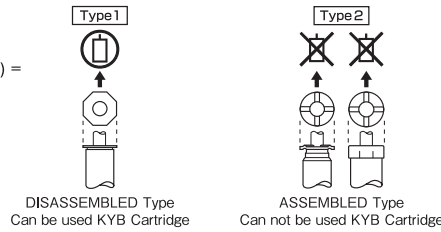

◆ In preparation ▼ While stocks last DAIHATSU

YEAR	MODEL	R • L	FRONT				R • L	REAR			
			K Y B No.		O. E. M. No.	K Y B No.		O. E. M. No.			
			OIL	GAS		OIL			GAS		
●HIJET											
	PERODUA RUSA				4851087Z06	4852087Z05	443149	343213 553116	○ ○	4853087Z03	

Note :
(Front)
O.E.M. NO. with Mark ★1) =

Must be identified if Disassembled type or Assembled type before order according to above drawings.

◆ In preparation ▼ While stocks last DAIHATSU

YEAR	MODEL	R • L	FRONT				R • L	REAR			
			K Y B No.		O. E. M. No.	K Y B No.		O. E. M. No.			
			OIL	GAS		OIL			GAS		
●HILINE											
62~68	F100, 108						443151	343339 553096	○ T	41216431	
62~68	F100V						443357	343375 553095	○ T	41236431	
62~70	F110, 118		443242		⊥ ⊕	42516331	443151	343339 553096	○ T	42516431	
64~70	V200		444025	344063 553058	○ ○	42216331 56156331					
70/10~77/08	DV20		444025	344063	○ ○	5103633100					

●MATERIA/COO

06/10~	ALL	R	338015	⊕	48510B1090 48510B1091 48510B1092 48510B1100 48510B1101 48510B1102 48510B1112 48510B1122		343406	⊕ ⊕	48531B1110 48531B1111 48531B1112 48531B1113 48531B1120 48531B1121 48531B1122 48531B1123
		L	338016	⊕	48520B1010 48520B1011 48520B1012 48520B1020 48520B1021 48520B1022 48520B1032 48520B1042				

●MOVE

95/08~	L601	R	333248	⊕	4851087281 4851087282 4851087289 4851087290 4851087298		442034	342021	⊕ ⊕	4853187285 4853187286 4853187292 4853187294
		L	333249	⊕	4852087281 4852087282 4852087289 4852087290 4852087298					

●ROCKY/WILD CAT/FOUR TRACK

84/04~93/04	F70, F75		343186 553113	⊥ ○	4851087606 4851087608 4851087680 4851087682 4851187680 9996301256257		343186 553113	⊥ ○	4853087607 4853087609 4853087612 4853087680 4853087682 4853187607 9996302256257
84/08~93/04	F77, F87(Pick Up)		343186 553113	⊥ ○	4851087606 4851087608 4851087680 4851087682 4851187680	443151	343339 553096	○ T	4853087605
93/05~	F73, F78		344257 554089▼	⊥ ⊕	4851087625		344258 554090▼	⊥ ⊕	4853087616 4853087627

●SIRION/STORIA

98/01~00	M100(1.0, 2WD) chassis No.→M100 - 538945	R	332104	⊕	4851097202 4851097231 4851097240 4851097241 4851097249	442038	342022	⊕ ⊕	4853197201 4853197202 4853197205 4853197206 4853197226
		L	332105	⊕	4852097202 4852097231 4852097240 4852097241 4852097249				
98/01~00	M100(1.0, 2WD) chassis No.→M100 - 538945	R	332104	⊕	4851097202 4851097231 4851097240 4851097241 4851097249		342022	⊕ ⊕	4853197227 4853197231 4853197236 4853197238
		L	332105	⊕	4852097202 4852097231 4852097240 4852097241 4852097249				
00~	M100(1.0, 2WD) chassis No.→M100 - 538946→ M101 (1.3, 2WD)	R	332110	⊕	4851097422 4851097424 4851097428		342022	⊕ ⊕	4853197235 4853197403 4853197409 4853197410
		L	332111	⊕	4852097422 4852097424 4852097428				

⊥ Upper stem
⊕ Eying with crosspin

T Lower stem
⊗ Special mounting

○ Eying
□ Cartridge

⊕ Eying with steel bushing
⊕ Sealed strut