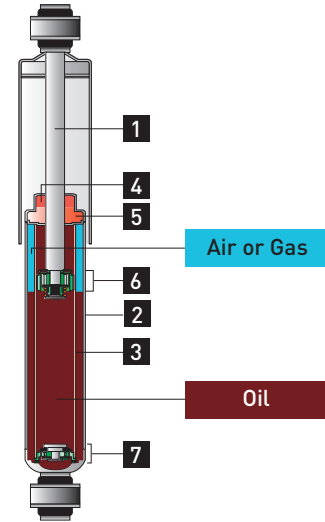

- La ventaja que tiene este tipo de amortiguador, es el innovador sistema de valvulado de doble fase, el cual ofrece la fuerza óptima de amortiguación.

系由外壳与内部气缸组成的双重构造，油被注入至气缸内部和油箱中。其余的仅注入空气（油压式标准减震器）或氮气（复筒式气压减震器）（注入气压为1MPa以下的低压型）。

- 阻尼力发生阀有两处，因此较易进行精密微调。

2. Mono Tube Shock Absorbers

In the cylinder section of the mono tube type structure, the interior of tube is divided. Into oil chamber and gas chamber by an oil-filled free piston. The remaining space is filled with nitrogen gas (a high pressure type with filler gas pressure from 1.5MPa to 3MPa).

- High gas pressure enables damping force to retain the stability of the vehicle.

El amortiguador de Mono-tubo se conforma de único cilindro. Dentro del cilindro, se cuentan con 2 cámaras, separadas por un pistón flotante. Una cámara se llena de aceite y la otra de gas nitrógeno herméticamente sellados. La presión de gas oscila entre 1.5MPa~3MPa.

- Gracias a la alta presión de gas, la fuerza de amortiguación permanece constante.

为仅有气缸的单筒构造，筒内注满油，被自由活塞分为油舱与气舱。其余的注入氮气（注入气压为1.5MPa~3MPa的高压型）。

- 因经常保持高压，阻尼力较稳定。

1	>>>	Piston Rod
2	>>>	Outer
3	>>>	Cylinder
4	>>>	Seal (Oil Seal)
5	>>>	Rod Guide
6	>>>	Piston Valve Unit
7	>>>	Base Valve Unit