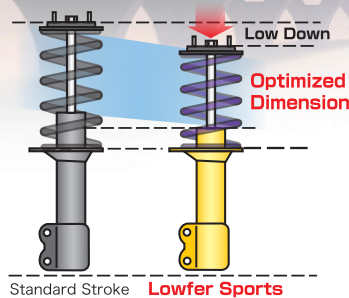

Comfortable ride with Lower suspension.

Comfortable ride with Lower suspension. Installing a lowering spring results in a lower ride height than with a standard spring. But installing a short-stroke shock absorber means the stroke will be nearly the same as the original shock absorber.

Lower Sports Plus 14-Level Dial Easy Adjustments to Suit Your Driving Style

We've introduced a 14-level dial for the Lower Sports rear shock absorber to give you the ability to make superfine adjustments. The new dial lets you set the precise ride quality you want.