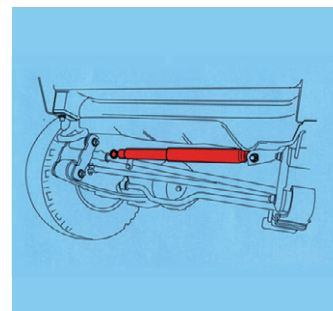

5. Steering Damper

Steering damper controls sudden steering wheel movements based on adjustments to road conditions.

La función de este amortiguador es controlar los movimientos bruscos del volante, brindando una mejor estabilidad en el manejo.

用于抑制路面原因引起的方向盘剧烈抖动的阻尼器。