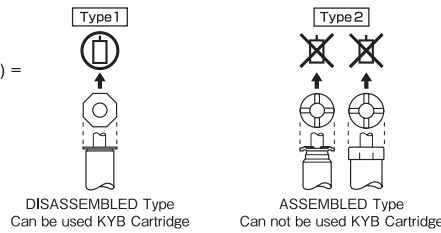

Note :
(Front)
O.E.M. NO. with Mark ★1) =

Must be identified if Disassembled type or Assembled type before order according to above drawings.

●HILINE											
62~68	F100, 108							443151	343339 553096	○ T	41216431
62~68	F100V							443357▼	343375▼ 553095▼	○ T	41236431
62~70	F110, 118		443242		⊥ ⊗	42516331		443151	343339 553096	○ T	42516431
64~70	V200		444025	344063 553058	○ ○	42216331 56156331					
70/10~77/08	DV20		444025	344063	○ ○	5103633100					