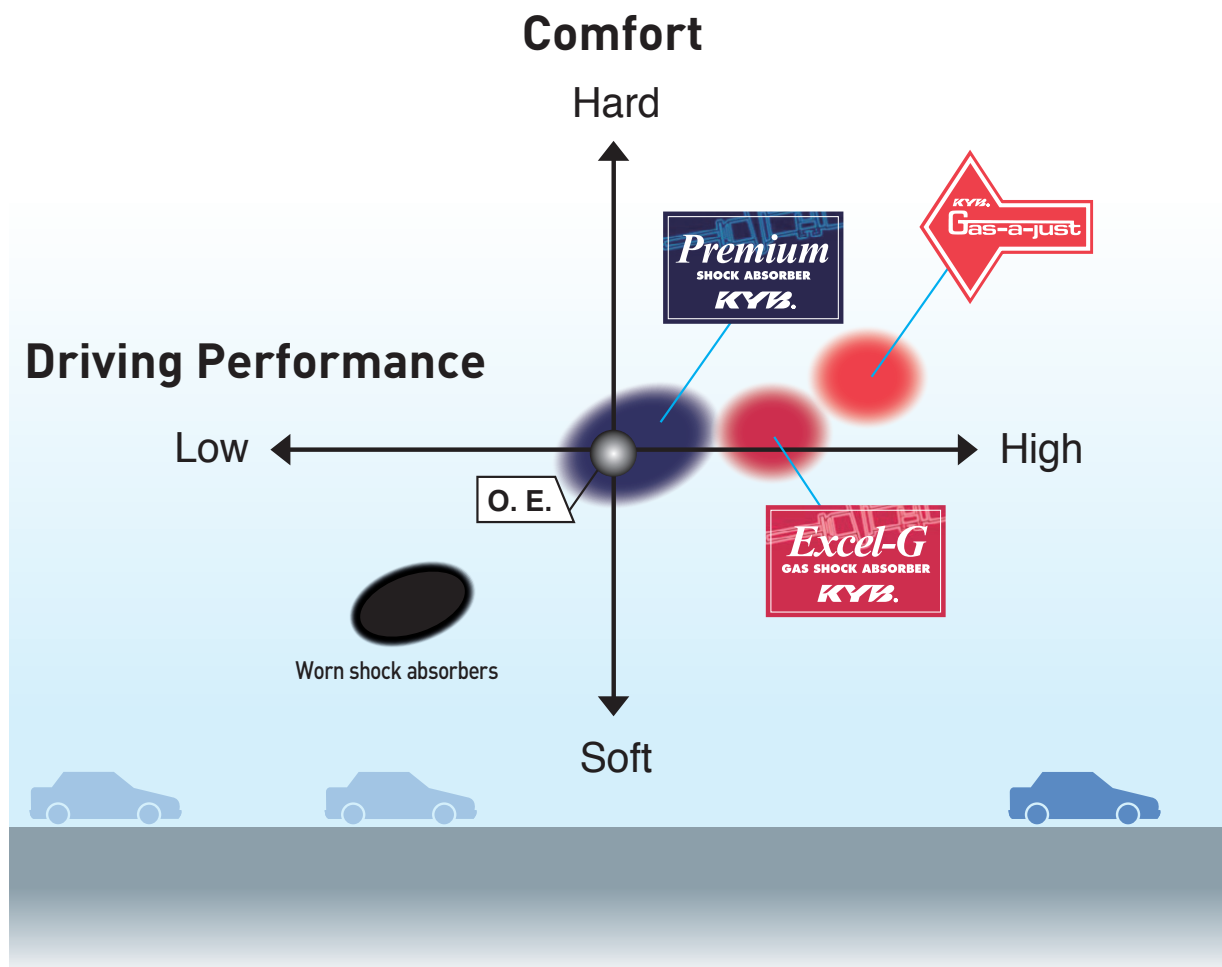

KYB's Shock Absorbers Are...

Los Amortiguadores de KYB son...

KYB 的减震器

Quality and Control

One out of every two cars in Japan and one out of every five cars in the world are equipped with KYB Shock Absorbers. To maintain this customer confidence, KYB is designing products which improve driving stability at various roads, and provide handling and control for the drivers. The main product lineups are Premium, Excel-G and Gas-A-Just.

Flexibles y Resistentes

1 de cada 2 automóviles en Japón y 1 de cada 5 automóviles en el mundo, esta equipado con amortiguadores KYB. Respondiendo a la confianza depositada en nosotros, KYB diseña y desarrolla productos enfocados a mejorar la estabilidad y control en el manejo, tanto para caminos complicados como en carretera, proporcionando a los conductores la mejor experiencia de manejo. Nuestra gama de productos Klassic, Premium, Excel-G y Gas-A-Just lo comprueban.

轻柔且有力

在日本每两台汽车中就有一台、世界上每五台汽车中就有一台搭载有KYB的减震器。为了不辜负如此的厚爱，KYB为消费者准备了提高汽车行驶稳定性的产品，无论是一般道路还是高速公路，都能使您体验到顶级的平稳驾感。其中最具代表性的就是 Premium, Excel-G 和 Gas-A-Just。