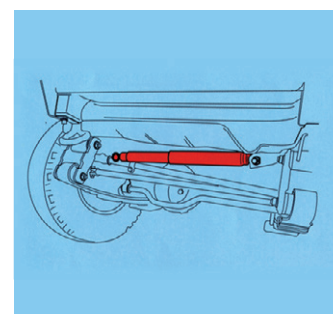

5. Steering Damper

Steering damper controls sudden steering wheel movements based on adjustments to road conditions.

La función de este amortiguador es controlar los movimientos bruscos del volante, brindando una mejor estabilidad en el manejo.

用于抑制路面原因引起的方向盘剧烈抖动的阻尼器。